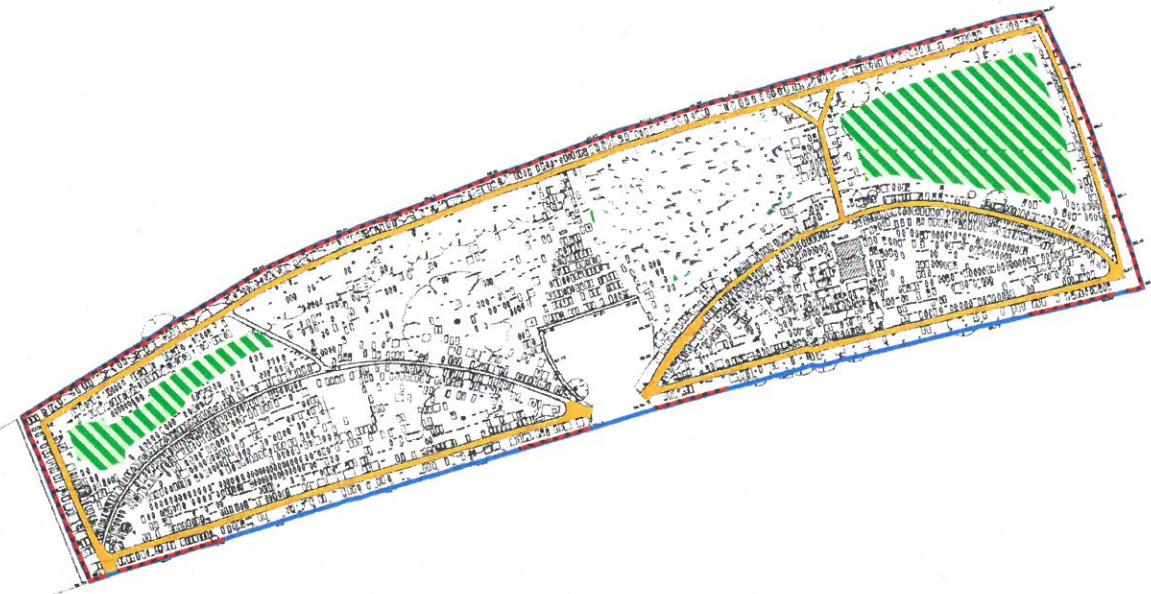

Legend

 Site boundary

 **Wildlife Management**
Grassland Management Area

 Main Path Network

 Perimeter Wall

Title:
Wildlife Management Plan
- Map
Newtown Road Cemetery,
Newbury

Figure number: 1 Revision: A

Date: 10.02.2010 Status: DRAFT

Projection: OSGB1936
Datum: 1:000 @A3