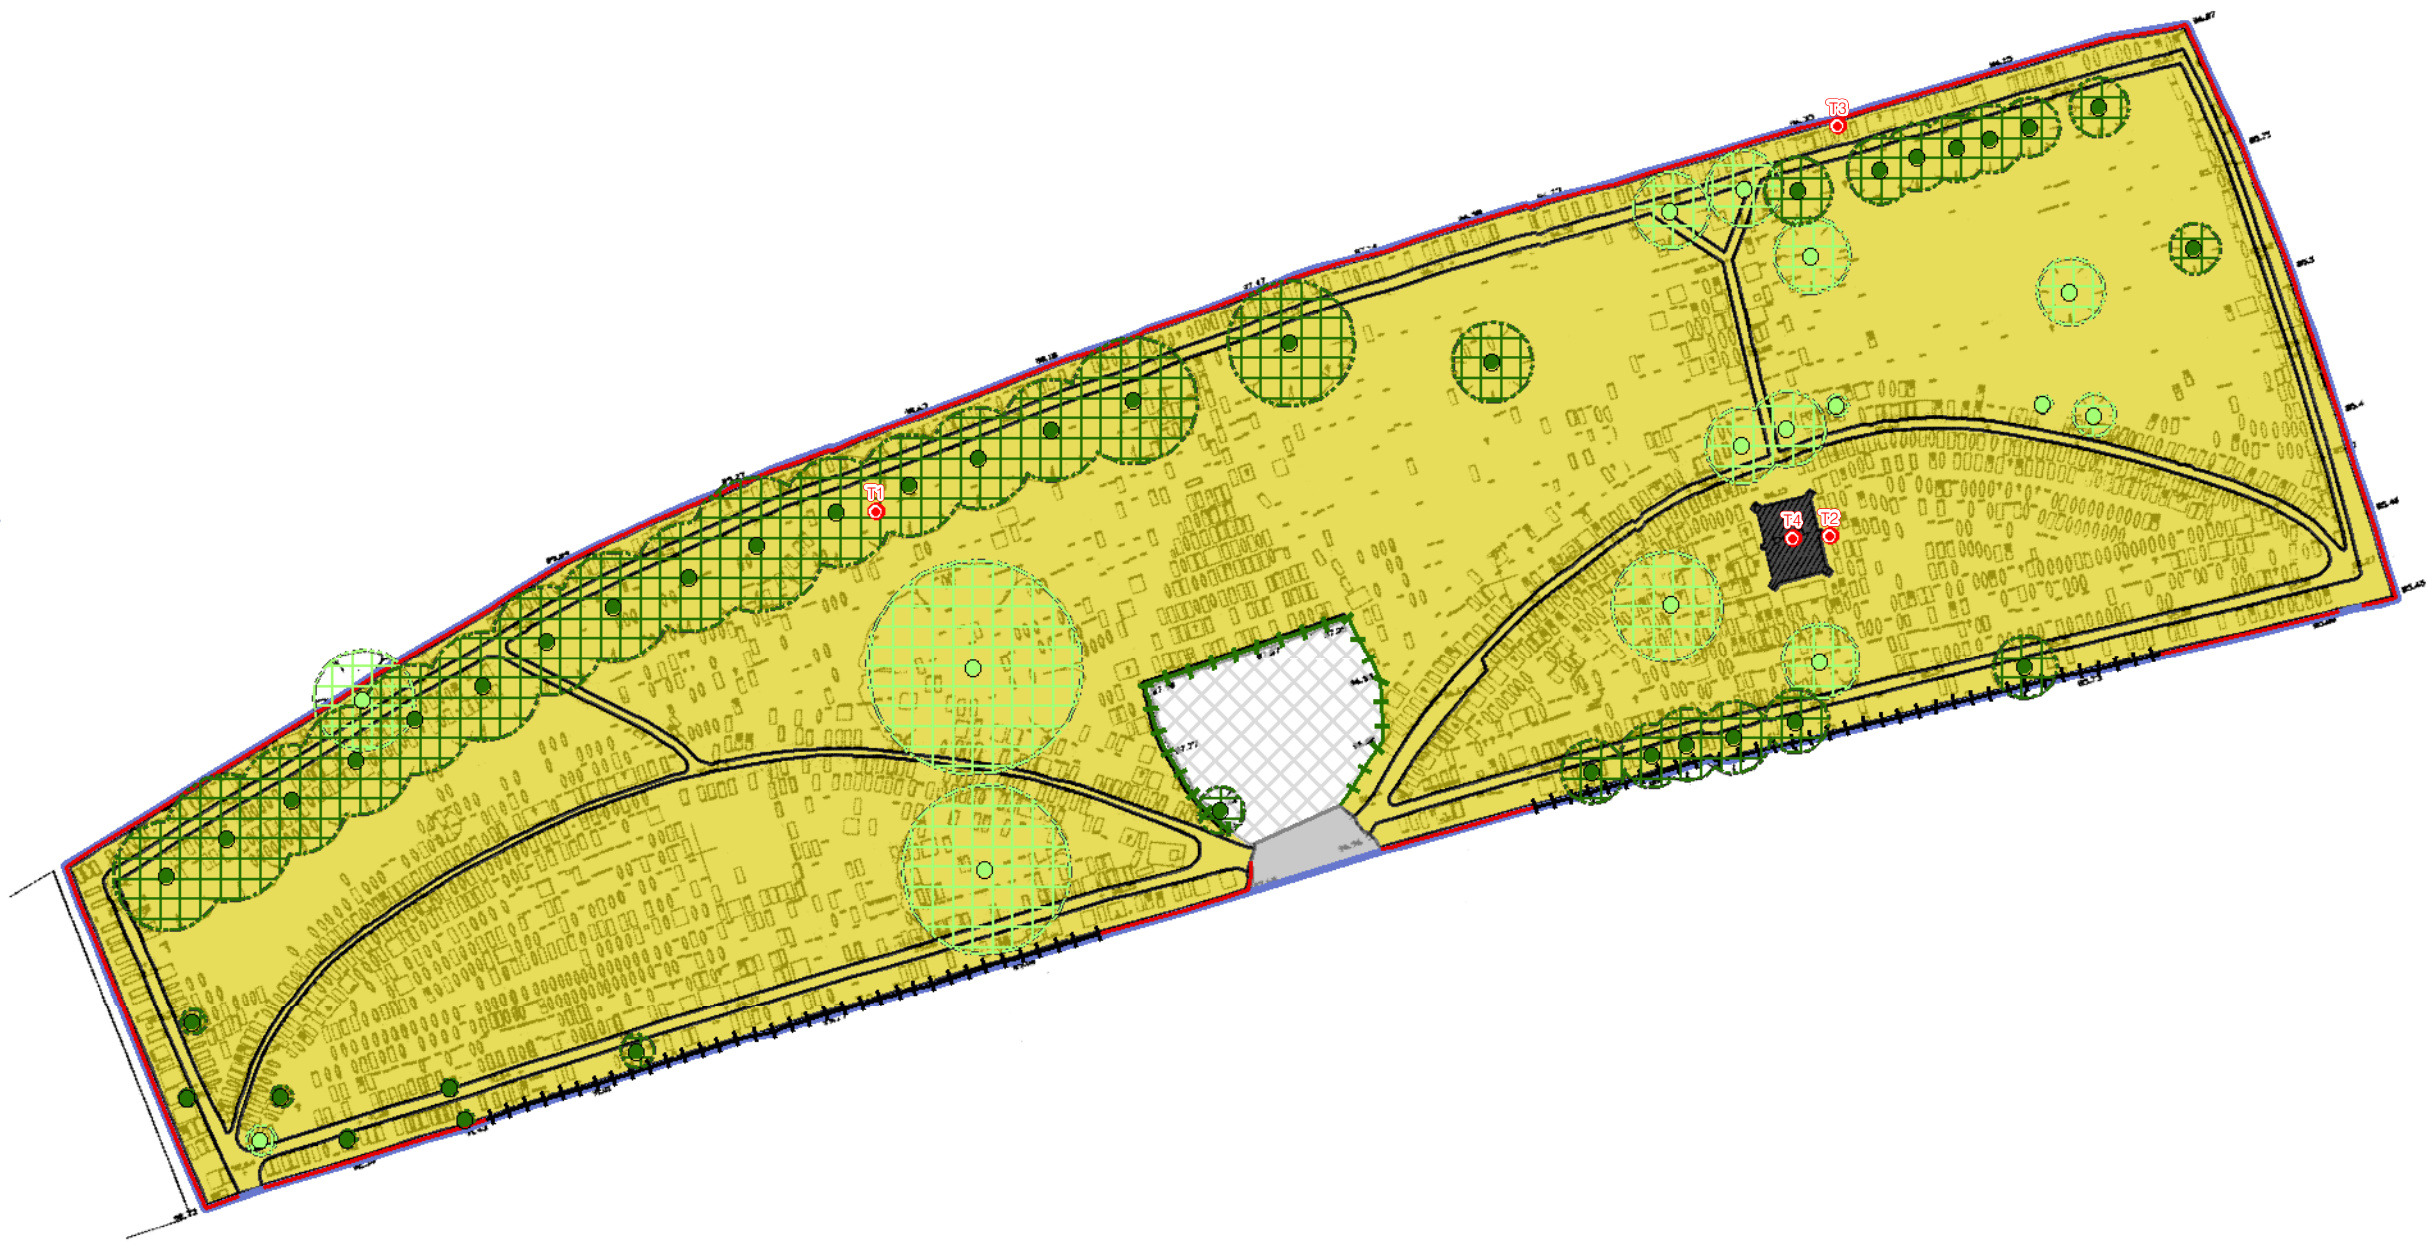

166200

447000

447000

166200

Legend

Site boundary

Habitat

B2.1 Unimproved neutral grassland

J3.6 Building

J5 Hard surface

Not surveyed

J2.3.2 Species-poor hedge and trees

J2.4 Fence

J2.5 Wall

A3.1 Scattered broad-leaved tree

A3.2 Scattered coniferous tree

Target note (with label)

Approximate canopy of scattered broad-leaved trees

Approximate canopy of scattered coniferous trees

Title:
Phase 1 habitat map of
Newton Cemetery, Newbury.

Figure number: 1 Revision: A

Date: 18.09.2009 Status: FINAL

Projection: BNG
Datum: OSGB1936
Scale: 1:900 @A3